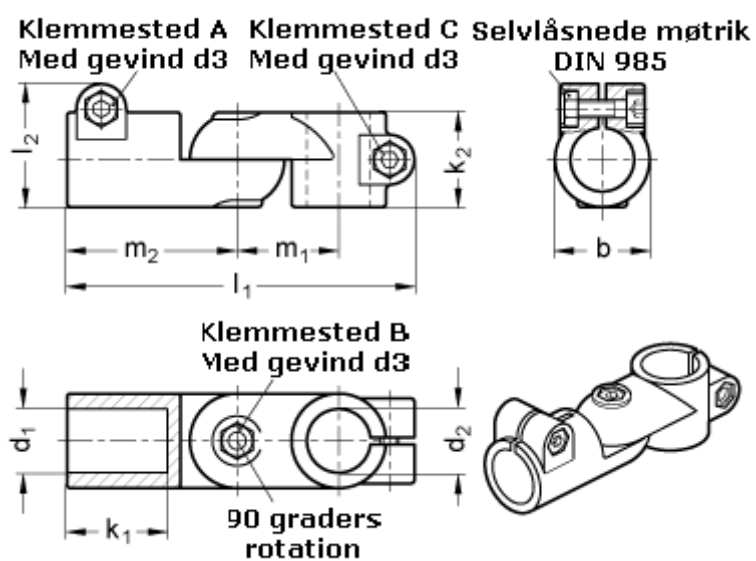

Article number: 20284B40B40S2SW

Description: E+G Swivel connector joint  
GN284-B40-B40-2-SW

## Measures

$b = 65$

$m_1 = 70$

$d_1 = B40$

$m_2 = 115$

$d_2 = B40$

$d_3 = M10$

$k_1 = 74.0$